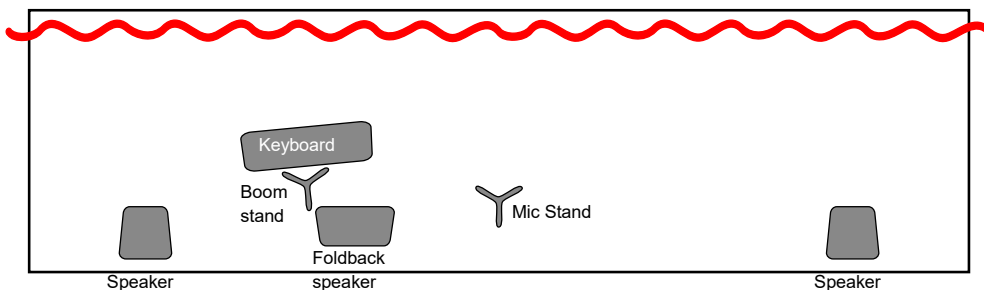

# TYPICAL ROOM CONFIGURATION (NOT TO SCALE)

+61 452 207 637

TECH@FUNNYMUMMIESTOURING.COM